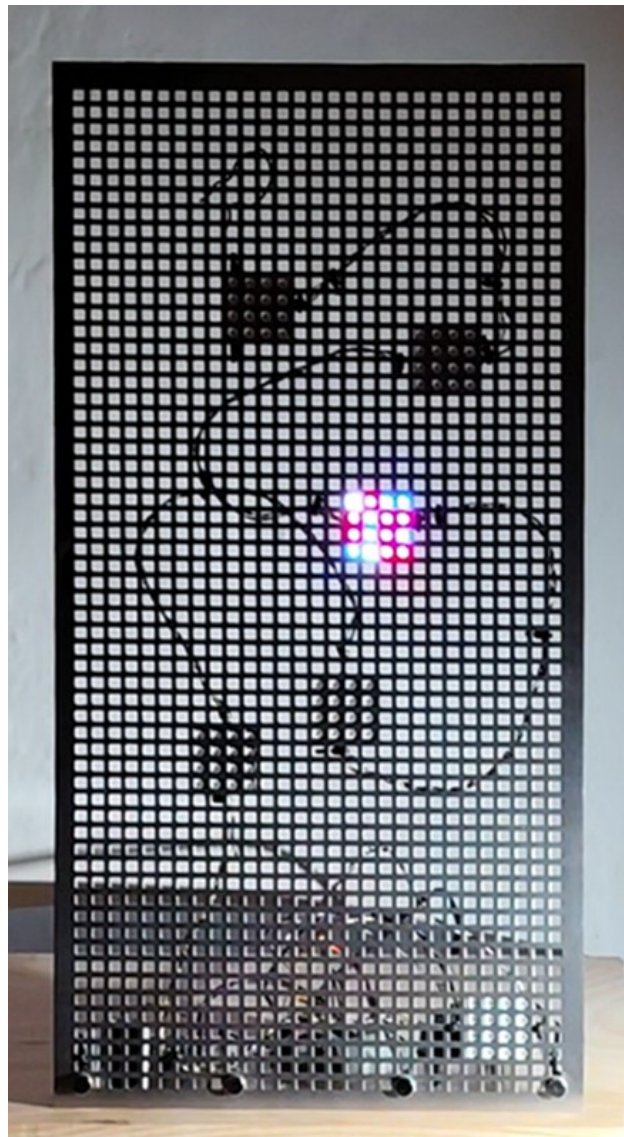

दिल्ली कनेक्शन Delhiite Connection

GRAZNIDOS EN LA JAULA SQUAWS IN THE CAGE

Concept: Alvarado.

Development and implementation: Alvarado and Rohid Gupta.
2026

Electronics:

Metal mesh.

Multi-LED pack.

Sensor.

Electronic circuits.

Soundtrack.

Specific software:

25 x 10 x 50 cm

Politics, power, and money have clouded the minds of today's leaders. Their

actions are no different from those of ancient leaders whom we once considered barbarians. They cause immense pain and bloodshed. What prevails is folly. They squawk in their cage.

2026-003

Electrónica:

Malla metálica.

Pack multiled.

Sensor

Circuitos electrónicos.

Software específico:

25 x 10 x 50 cm